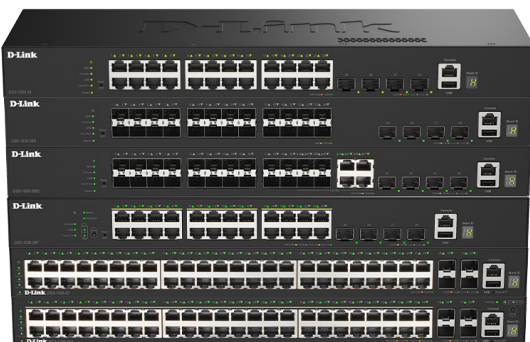

Physically Stack up to 9 Switches with the DGS-1530 Series.
Receive a Free Direct Attach Cable with each unit!

BONUS
DEM-CB100S
Valued at \$179.95!

Receive a **Free Direct Attach Cable*** (DEM-CB100S) with each purchase of any DGS-1530 Series Switch.

The D-Link **DGS-1530 Series** Gigabit Smart Managed Stackable Switches offer scalable connectivity with 28 to 52 ports, including PoE and fibre options. It's perfect for IP surveillance, VoIP, and smart office networks, featuring VLAN, QoS and robust security features, whilst stacking up to 9 units with 432 Gigabit Ethernet ports!

DGS-1530 Series

DGS-1530-28 (28 Port)
DGS-1530-28P (28 Port PoE)
DGS-1530-28SC (28 Port)
DGS-1530-52 (52 Port)
DGS-1530-52P (52 Port PoE)

Advanced Layer 2+
Gigabit Smart Managed
Stackable Switches

BONUS
DEM-CB100S DAC CABLE
(Contact Disty to claim)