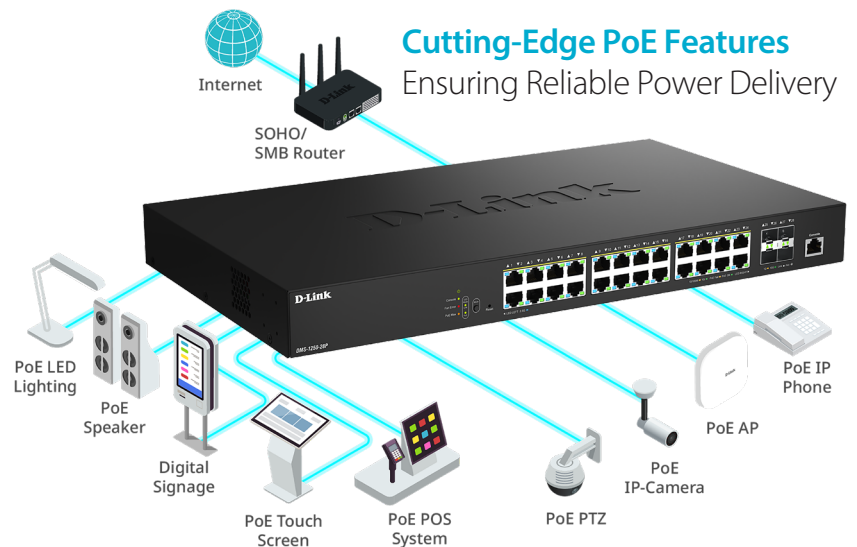

### DMS-1250 SERIES MULTI-GIG SWITCHES

LIMITED  
TIME OFFER  
**10%  
OFF**

Ready for 2Gbps Hyperfast NBN?

Unlock true multi-gigabit performance with D-Link's **DMS-1250 PoE Switches** — Elevate your network with 2.5Gbps ports, optimised for Wi-Fi 6's high performance.

#### DMS-1250 SERIES

DMS-1250-28P	28 port Multi-Gigabit Smart Managed PoE Switch with 24 PoE++ 100/1000/2.5GBASE-T ports (90W) and 4 10GbE SFP+ ports. PoE power budget 475 Watts.
DMS-1250-28	28 port Multi-Gigabit Smart Managed Switch with 24 100/1000/2.5GBASE-T ports and 4 10GbE SFP+ ports.
DMS-1250-18P	18 port Multi-Gigabit Smart Managed PoE Switch with 16 PoE++ 100/1000/2.5GBASE-T ports (90W) and 2 10GbE SFP+ ports. PoE power budget 370 Watts.
DMS-1250-12TP	12 port Multi-Gigabit Smart Managed PoE+ Switch with 8 PoE+ 100/1000/2.5GBASE-T ports, 2 100/1000/2.5G/5G/10GBASE-T ports and 2 10GbE SFP+ ports. PoE power budget 240W.
DMS-1250-10SP	10 port Multi-Gigabit Smart Managed PoE+ Switch with 8 PoE+ 100/1000/2.5GBASE-T ports and 2 10GbE SFP+ ports. PoE power budget 240W.
DMS-1250-12	12 port Multi-Gigabit Smart Managed Switch with 8 100/1000/2.5GBASE-T ports, 2 10GBASE-T and 2 10GbE SFP+ ports.